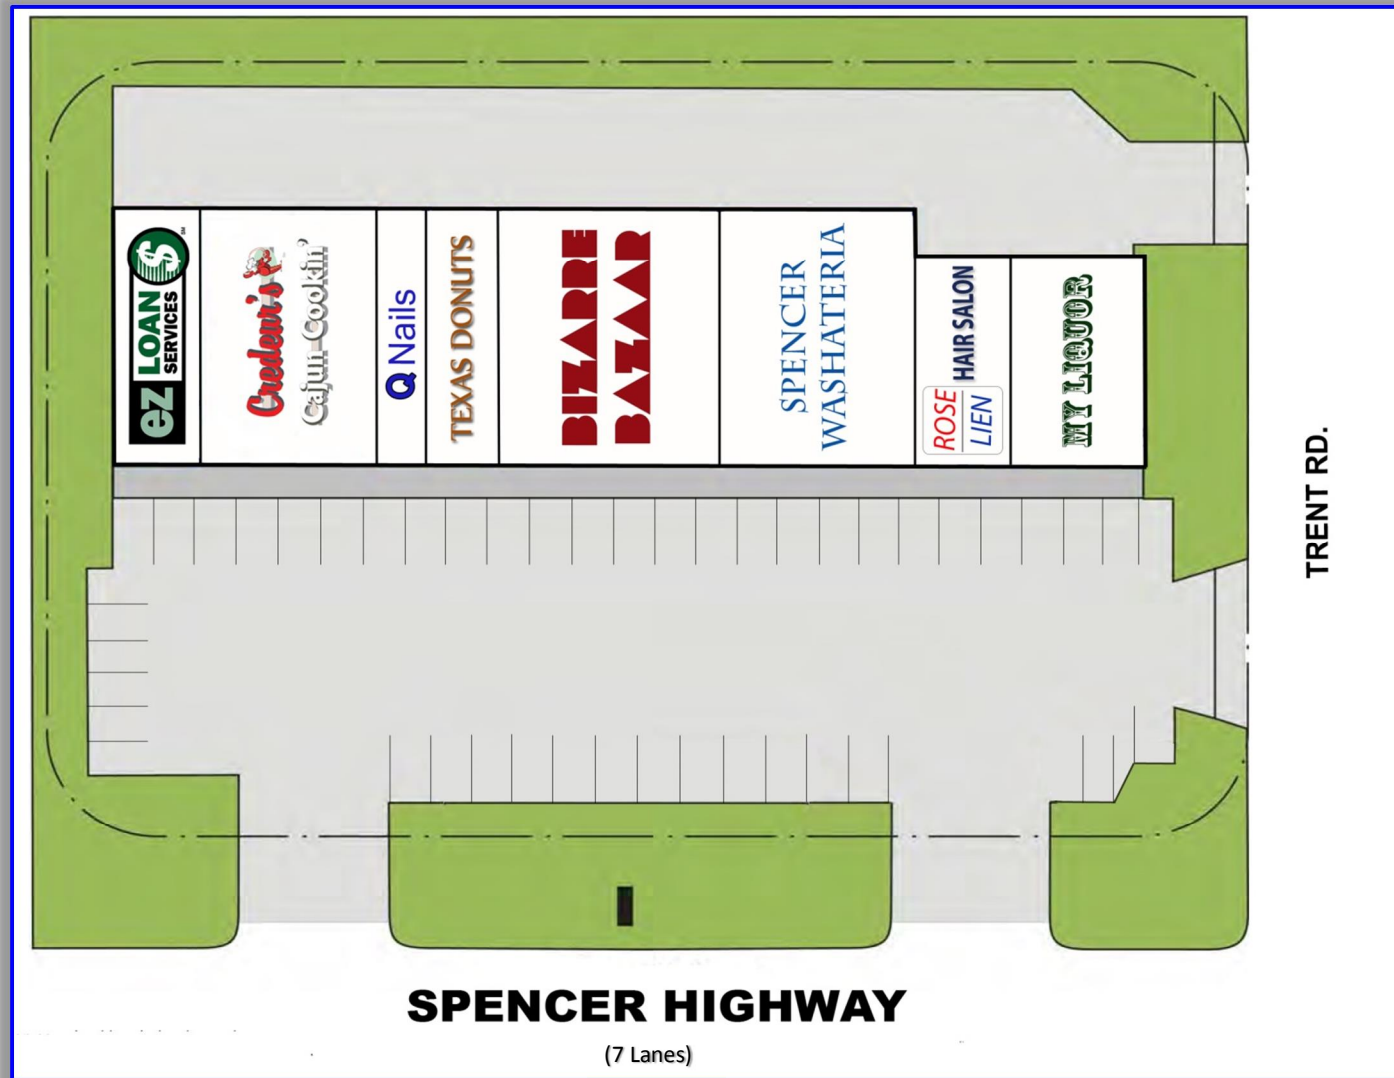

WPW

REALTY ADVISORS

SPENCER RETAIL CENTER

7127 Spencer Hwy, between Red Bluff & Center St.
Pasadena (Houston), Texas 77505

Contact:

David Werlin
dwerlin@wpwmgmt.com
Ext. 109

WPW Realty Advisors
1330 Post Oak Blvd.
Suite 2525
Houston, Texas 77056
Phone: (713) 627-2711
Fax: (713) 627-7211
wpwrealtyadvisors.com

SITE PLAN

The information contained herein has been obtained from thought to be reliable sources; however, Owner & Broker make no guarantees, representations or warranties, expressed or implied, as to the accuracy of the information and should be verified by buyer/tenant. Property submitted is subject to errors, omissions, changes of price, prior sale/lease, or withdrawal without notice.