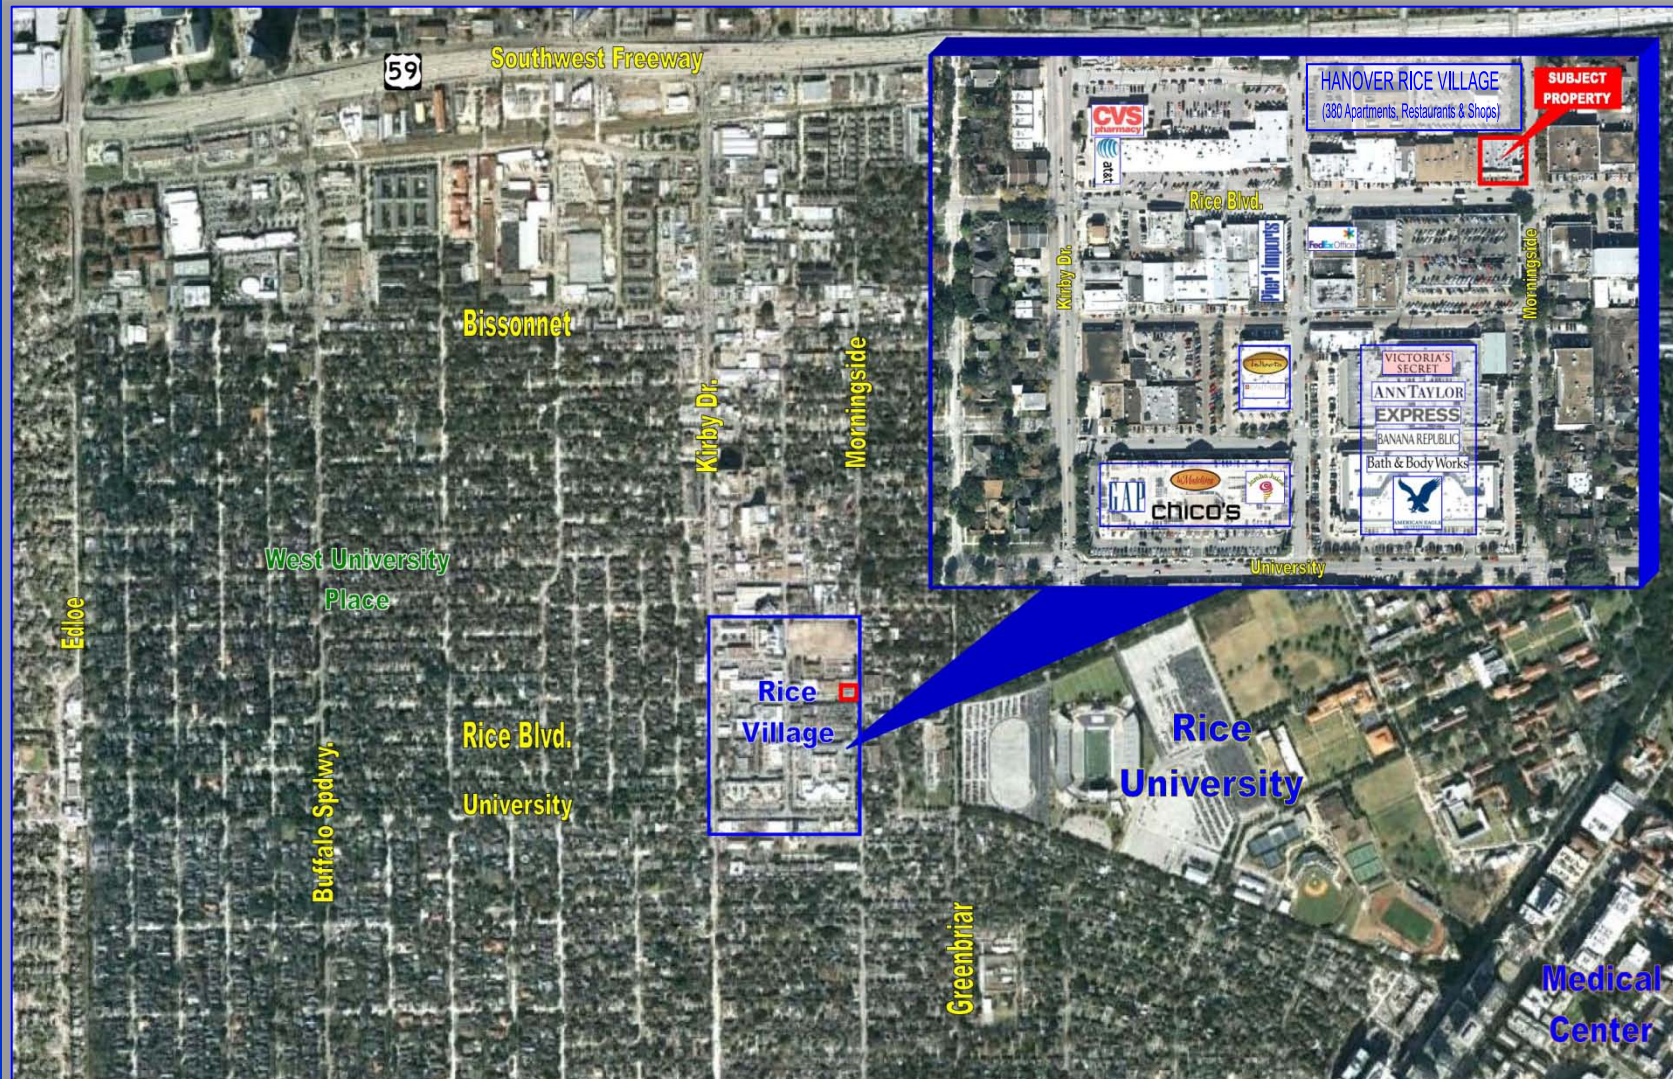

WPW

REALTY ADVISORS

THE VILLAGE CORNER

2402 Rice Blvd. @ Morningside

Houston, Texas 77005

Contact:

David Werlin
dwerlin@wpwmgmt.com
Ext. 109

WPW Realty Advisors
1330 Post Oak Blvd.
Suite 2525
Houston, Texas 77056
Phone: (713) 627-2711
Fax: (713) 627-7211
wpwrealtyadvisors.com

AERIAL

The information contained herein has been obtained from thought to be reliable sources; however, Owner & Broker make no guarantees, representations or warranties, expressed or implied, as to the accuracy of the information and should be verified by buyer/tenant. Property submitted is subject to errors, omissions, changes of price, prior sale/lease, or withdrawal without notice.