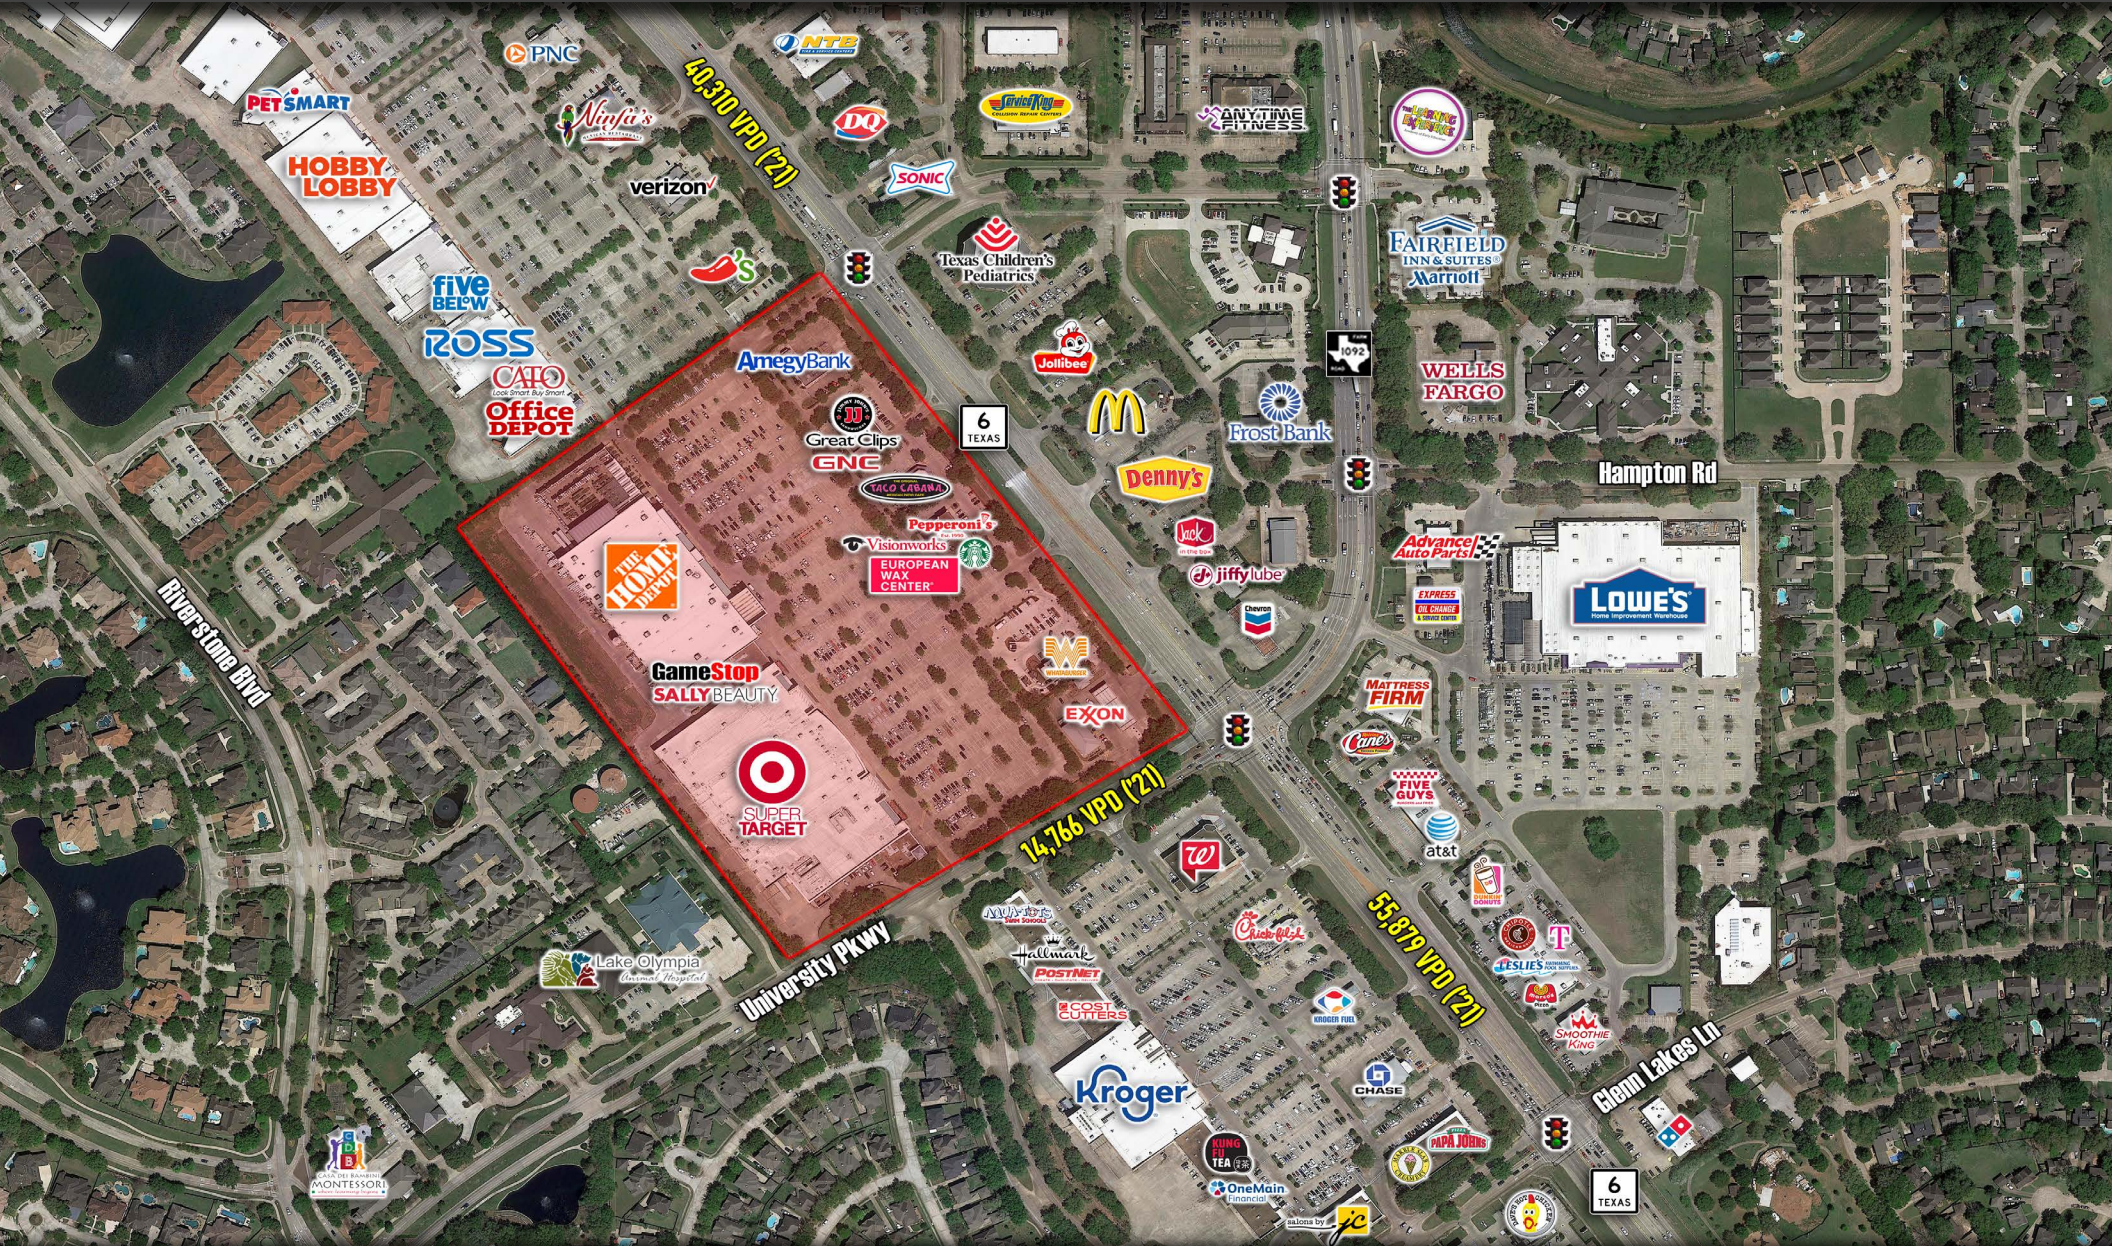

Missouri City Shopping Center

State Highway 6 @ FM-1092
Missouri City, Texas 77459

Missouri City Shopping Center

State Highway 6 @ FM-1092
Missouri City, Texas 77459