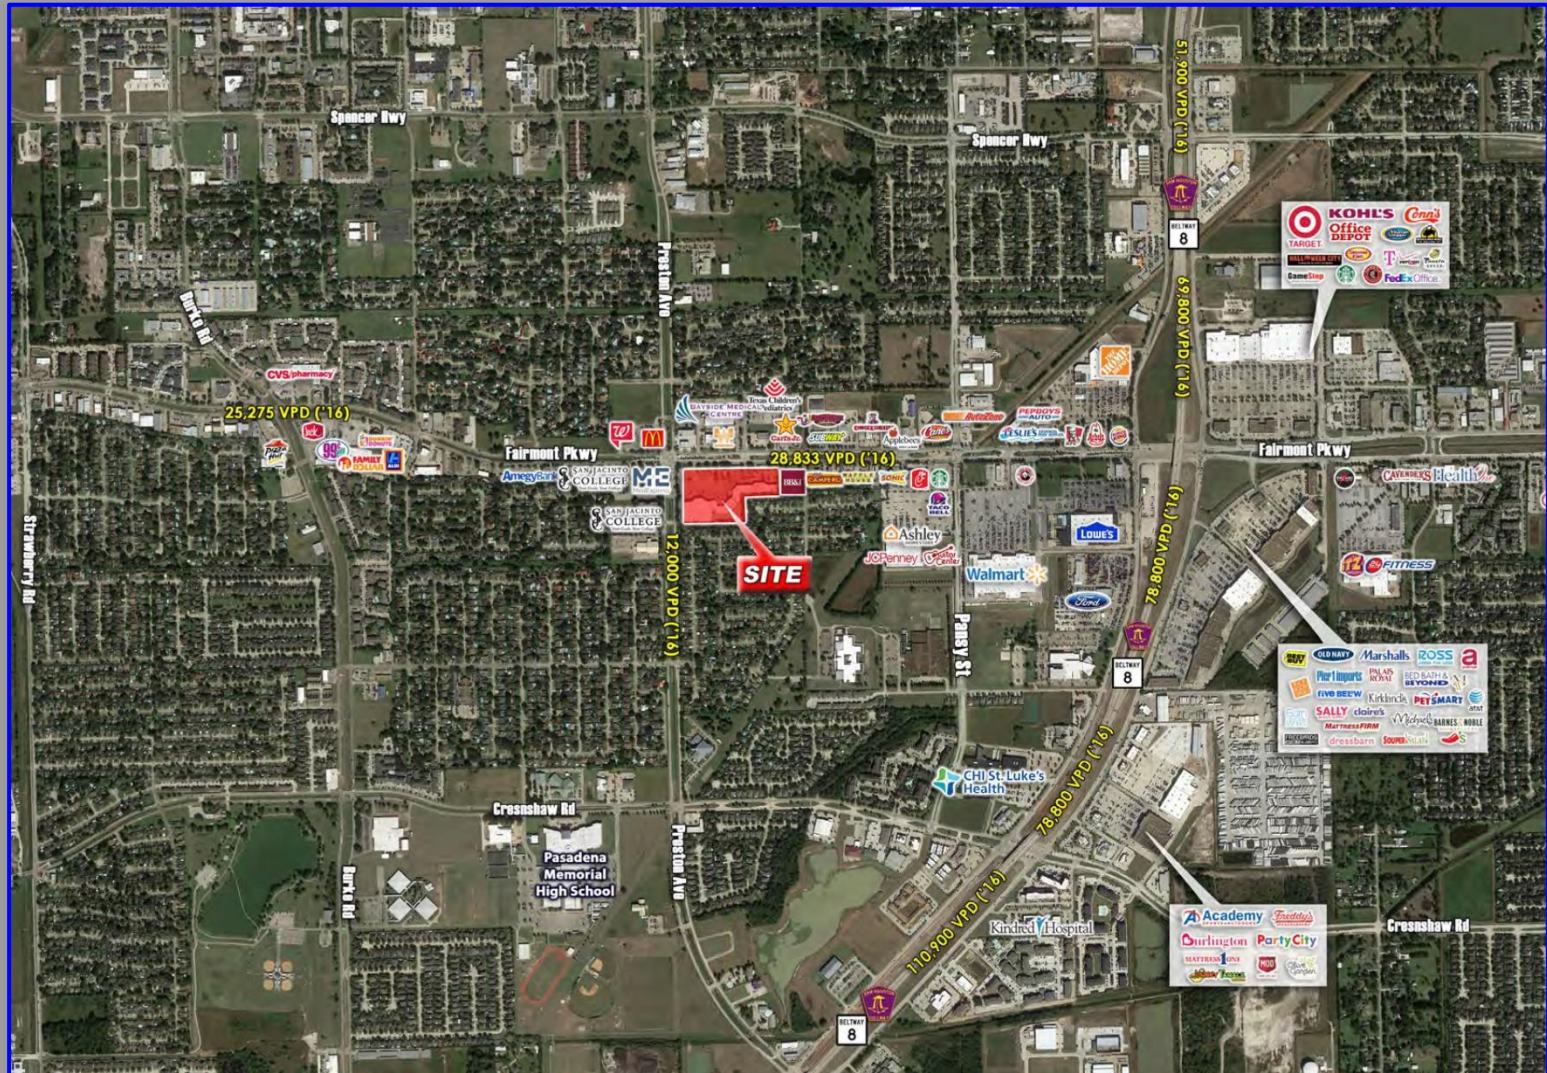

AERIAL

Contact:

David Werlin
dwerlin@wpwmgmt.com
Ext. 109

Charles Blaschke
charles@wpwmgmt.com
Ext. 107

WPW Realty Advisors
510 Bering Drive
Suite 530
Houston, Texas 77057
Phone: (713) 627-2711
Fax: (713) 627-7211
wpwrealtyadvisors.com