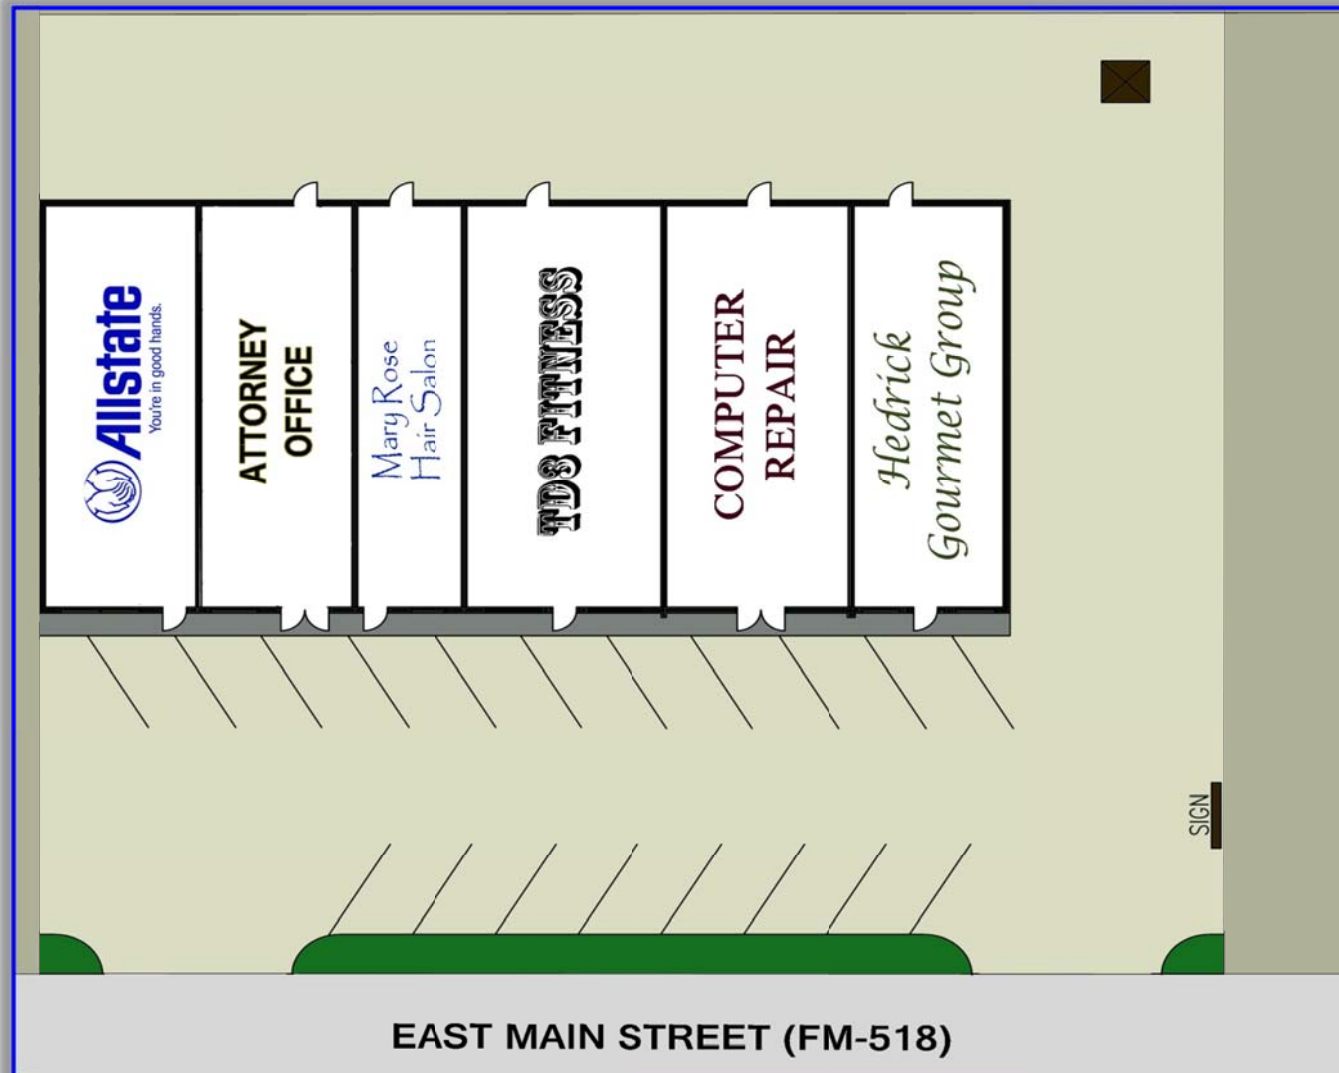

WPW

REALTY ADVISORS

EAST MAIN PLAZA

1416 E. Main St. (FM-518)

League City, Texas 77573

Contact:

David Werlin
dwerlin@wpwmgmt.com
Ext. 109

Brian Kaplan
bkaplan@wpwmgmt.com
Ext. 107

WPW Realty Advisors
1330 Post Oak Blvd.
Suite 2525
Houston, Texas 77056
Phone: (713) 627-2711
Fax: (713) 627-7211
wpwrealtyadvisors.com

SITE PLAN

The information contained herein has been obtained from thought to be reliable sources; however, Owner & Broker make no guarantees, representations or warranties, expressed or implied, as to the accuracy of the information and should be verified by buyer/tenant. Property submitted is subject to errors, omissions, changes of price, prior sale/lease, or withdrawal without notice.