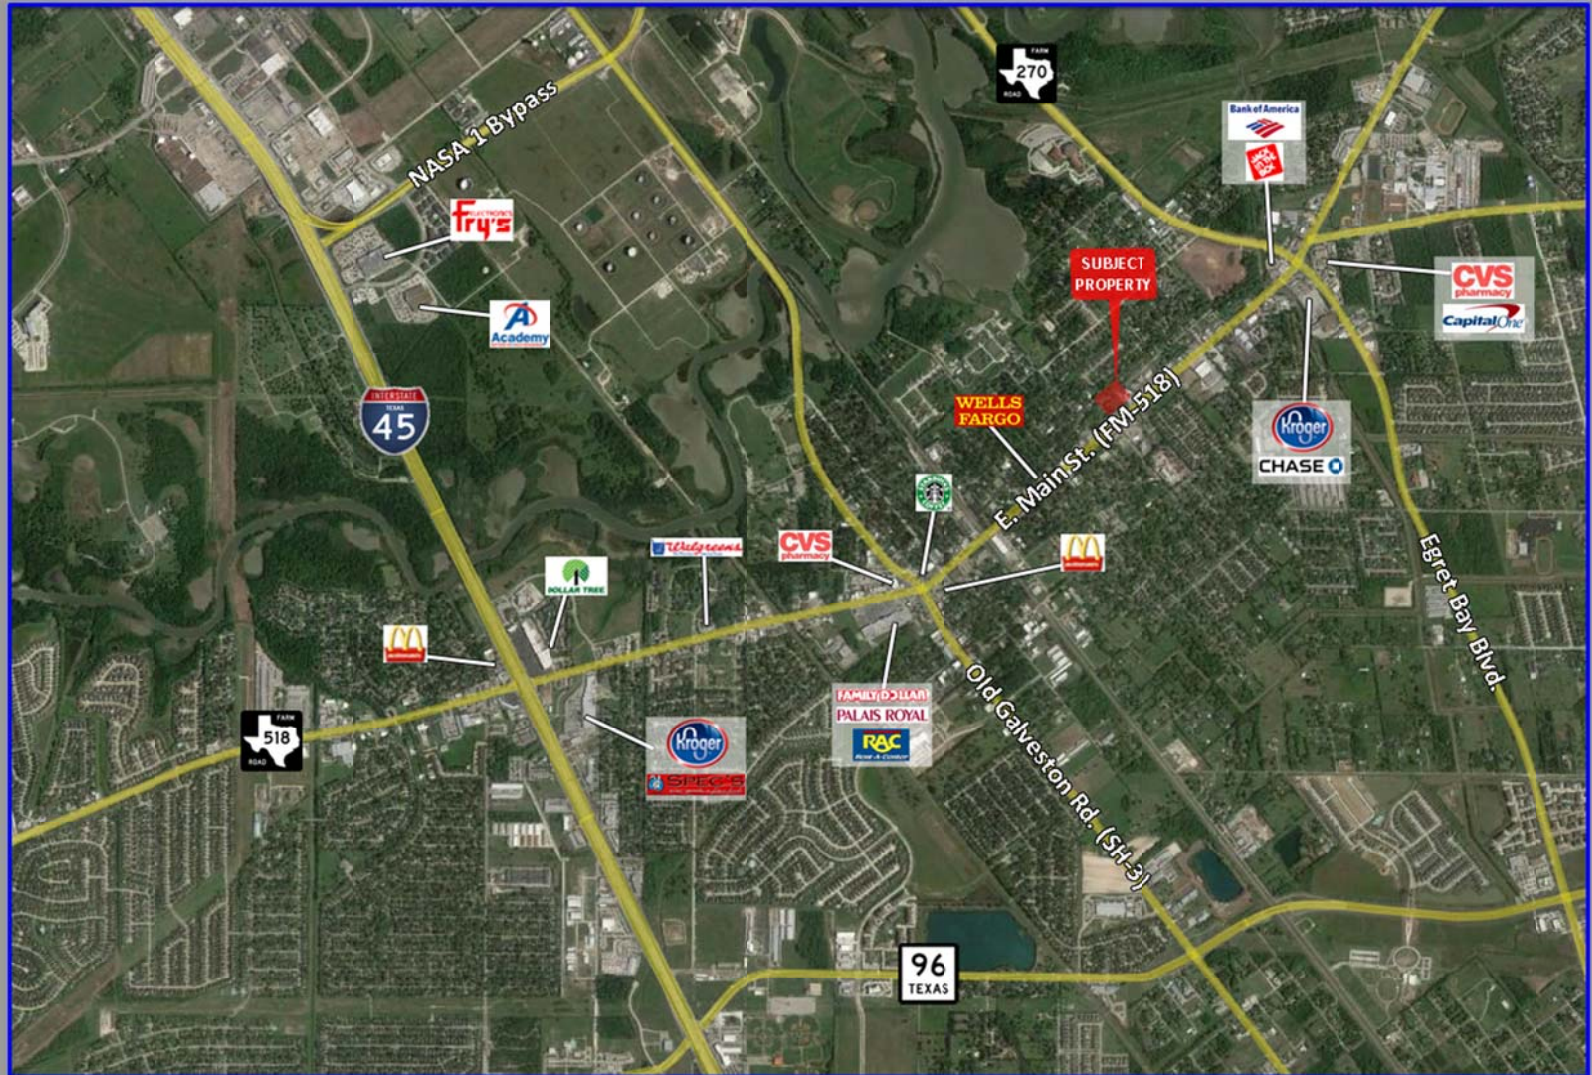

WPW

REALTY ADVISORS

EAST MAIN PLAZA

1416 E. Main St. (FM-518)

League City, Texas 77573

Contact:

David Werlin
dwerlin@wpwmgmt.com
Ext. 109

Brian Kaplan
bkaplan@wpwmgmt.com
Ext. 107

WPW Realty Advisors
1330 Post Oak Blvd.
Suite 2525
Houston, Texas 77056
Phone: (713) 627-2711
Fax: (713) 627-7211
wpwrealtyadvisors.com

AERIAL

The information contained herein has been obtained from thought to be reliable sources; however, Owner & Broker make no guarantees, representations or warranties, expressed or implied, as to the accuracy of the information and should be verified by buyer/tenant. Property submitted is subject to errors, omissions, changes of price, prior sale/lease, or withdrawal without notice.