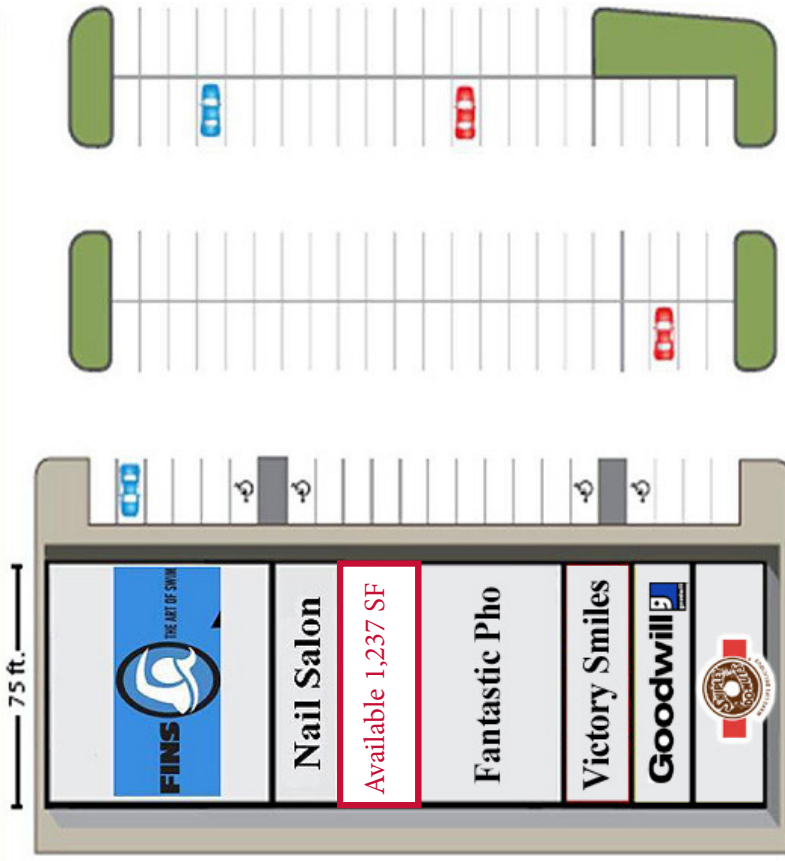

1,237 SF Space For Lease

State Highway 242

Honor Roll Drive